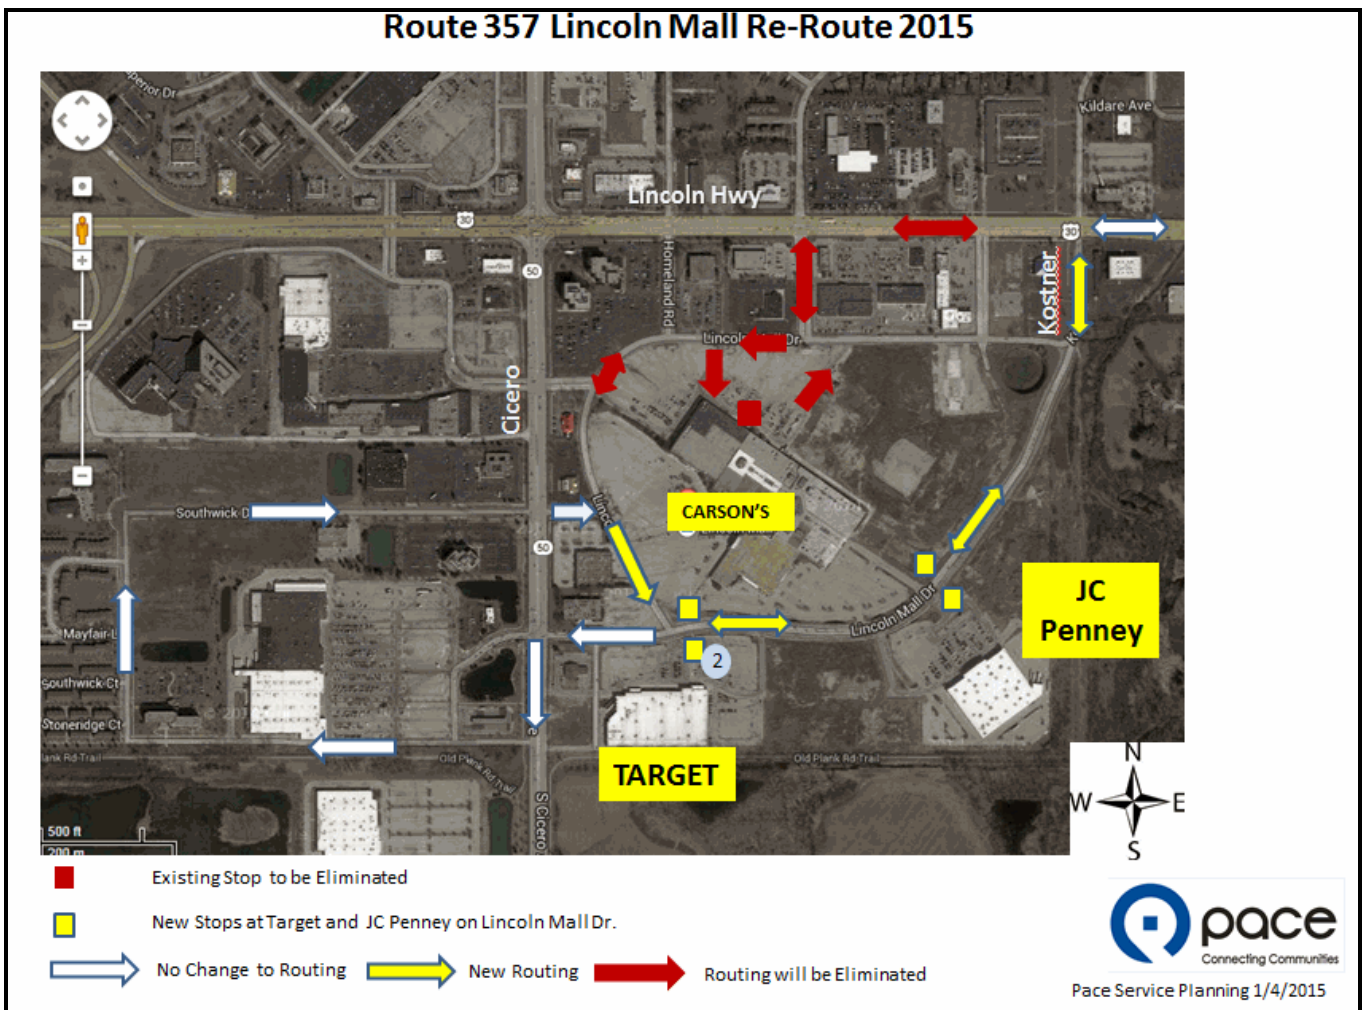

PASSENGERS

ROUTE 357

LINCOLN HIGHWAY

ROUTING CHANGE

EFFECTIVE SUNDAY, JANUARY 4, 2015

Due to the closing of Lincoln Mall, the Route 357 travel pattern at the mall will change. All service will stay on Lincoln Mall Drive (see map below). Time point #2 will be moved from Lincoln Mall Entrance A to Target along Lincoln Mall Drive.